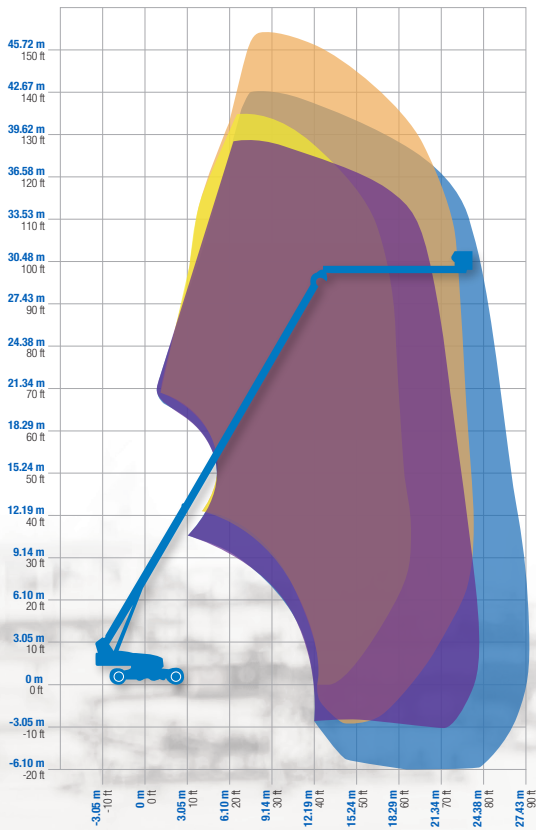

### Keep Reaching

27.43 m (90 ft) Industry Leading Outreach

### Below Grade

For Hard to Reach Areas

TAKING YOU **HIGHER**™

- Genie SX-135XC 300 kg (660 lb)
- Competitor 230 kg (500 lb)  
Platform height 41.30 m (135 ft)
- Genie SX-135XC 454 kg (1000 lb)
- Competitor 450 kg (1000 lb)  
Platform height 41.30 m (135 ft)

## GOING WHERE NO BOOM HAS GONE BEFORE

This Super Boom is packed with industry-leading features, including 27.43 m (90 ft) of outreach, 300 kg (660 lb)/ 454 kg (1,000 lb) dual lift capacity, the ability to work 6 m (19 ft 8 in) below grade and 3.94 m (12 ft 11 in) x 4.11 m (13 ft 6 in) compact footprint. These combine to make the Genie SX-135XC boom a perfect fit for all of your customers' heavy work with heavy tools applications, such as construction, bridge inspections and maintenance, stadium and sports arena, gas and oil refineries, industrial, telecommunications and large utility work.

## MORE OUTREACH THAN ANY OTHER

This XC model offers your customers versatility other booms in its size class can't. Its innovative design includes a working envelope ideal for the most extreme access jobs with a working height of 43.15 m (141 ft) and a horizontal reach of 27.43 m (90 ft). That's 3.05 m (10 ft) more of outreach than any other self-propelled boom on the market offers!