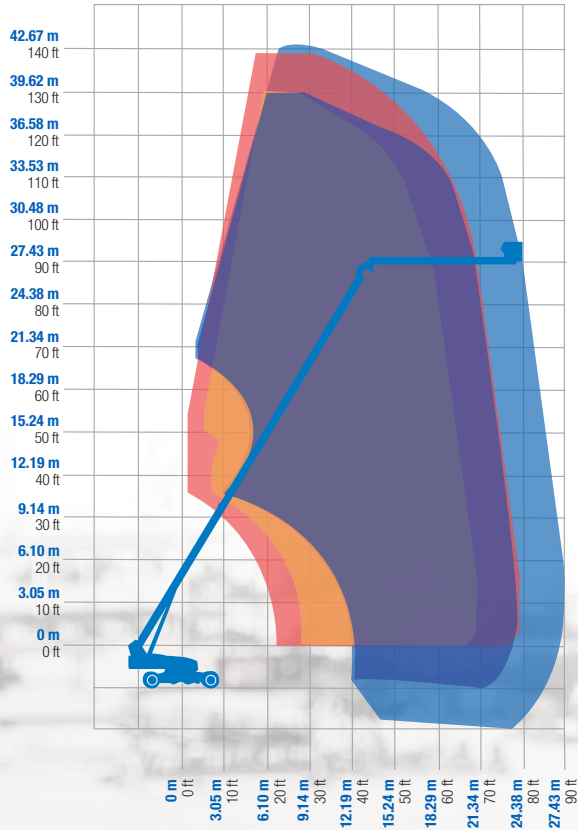

### Keep Reaching

27.43 m (90 ft) Industry Leading Outreach

### Below Grade

For Hard to Reach Areas

TAKING YOU **HIGHER**™

- Genie SX-135XC 300 kg (660 lb)
- Competitor 230 kg (500 lb)  
Platform height 41.30 m (135 ft)
- Genie SX-135XC 454 kg (1000 lb)
- Competitor 450 kg (1000 lb)  
Platform height 41.30 m (135 ft)

## GOING WHERE NO BOOM HAS GONE BEFORE

This Super Boom is packed with industry-leading features, including 27.43 m (90 ft) of outreach, 300 kg (660 lb)/ 454 kg (1,000 lb) dual lift capacity, the ability to work 6 m (19 ft 8 in) below grade and 3.94 m (12 ft 11 in) x 4.11 m (13 ft 6 in) compact footprint. These combine to make the Genie SX-135XC boom a perfect fit for all of your customers' heavy work with heavy tools applications, such as construction, bridge inspections and maintenance, stadium and sports arena, gas and oil refineries, industrial, telecommunications and large utility work.

## MORE OUTREACH THAN ANY OTHER

This XC model offers your customers versatility other booms in its size class can't. Its innovative design includes a working envelope ideal for the most extreme access jobs with a working height of 43.15 m (141 ft) and a horizontal reach of 27.43 m (90 ft). That's 3.05 m (10 ft) more of outreach than any other self-propelled boom on the market offers!