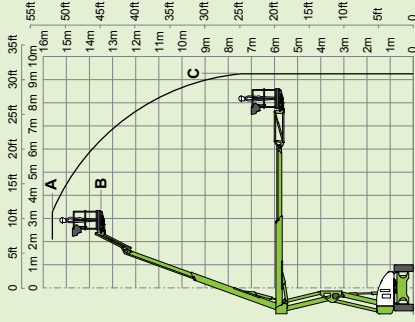

150°

180°

1.8m x 0.85m
5ft 11in x 2ft 9in

2.1m
6ft 11in

2m
6ft 7in

4.8m
15ft 9in

6.35m
20ft 10in

6km/h
3.7mph

3.7m
12ft 2in

45%
24°

nifty HR17N

nifty HR17 4x4

17.2m
56ft 6in
(A)

15.2m
50ft
(B)

9.4m
31ft
(C)

5000kg
11020lbs