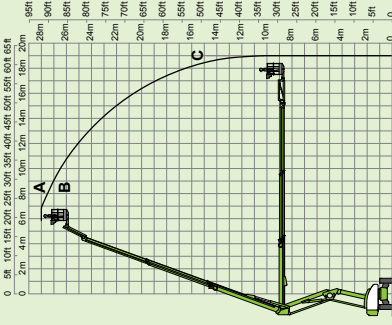

7.3m
23ft 11in

9.28m
30ft 5in

4.7km/h
3mph

5.9m
19ft 4in

40%
22°

HYBRID

nifty SD120T 4x4

12.65m
42ft (A)

10.65m
35ft (B)

6.1m
20ft (C)

2260kg
4980lbs

200kg
440lbs

1.1m x 0.65m
3ft 7in x 2ft 2in

1.95m
6ft 5in

1.56m
5ft 1in

3.2m
10ft 6in