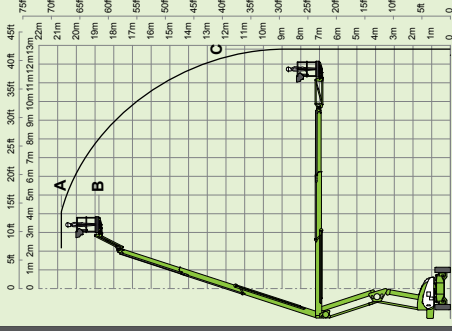

6.7m
22ft

6.6km/h
4.1mph

4m
13ft

45%
24°

nifty HR21 AWD

20.8m
68ft 6in
(A)

18.8m
62ft
(B)

12.8m
42ft
(C)

6500kg
14330lbs

225kg
500lbs

150°

100°

1.8m x 0.85m
5ft 11in x 2ft 9in

2.15m
7ft

2.27m
7ft 5in

5.3m
17ft 5in

6.7m
22ft

4.5km/h
2.8mph

4m
13ft

40%
22°

HYBRID

nifty HR28 4x4

28m
92ft
(A)

26m
85ft 6in
(B)