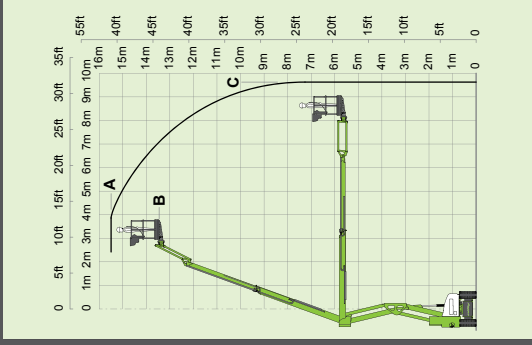

nifty HR15N