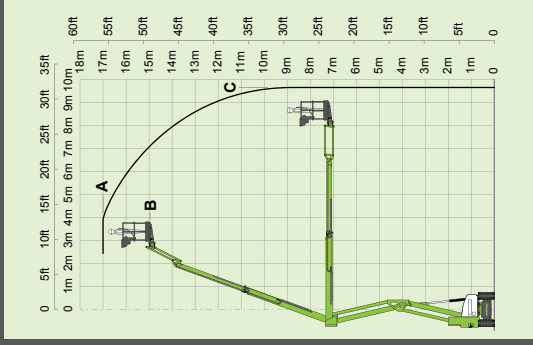

150°

180°

1.8m x 0.85m
5ft 11in x 2ft 9in

2.1m
6ft 11in

2m
6ft 7in

4.8m
15ft 9in

6.35m
20ft 10in

6km/h
3.7mph

3.7m
12ft 2in

45%
24°

nifty HR17N

nifty HR17 4x4

17.2m
56ft 6in
(A)

15.2m
50ft
(B)

9.4m
31ft
(C)

5000kg
11020lbs