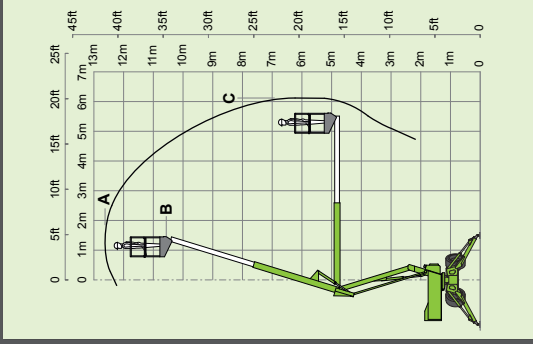

10.65m
35ft (B)

6.1m
20ft (C)

2260kg
4980lbs

200kg
440lbs

1.1m x 0.65m
3ft 7in x 2ft 2in

1.95m
6ft 5in

1.56m
5ft 1in

3.2m
10ft 6in

3.9m
12ft 10in

10km/h
6.2mph

3.9m
12ft 10in

45%
24°

nifty SD170 4x4

17.1m
56ft
(A)

15.1m
49ft 6in
(B)

8.7m
28ft 6in
(C)