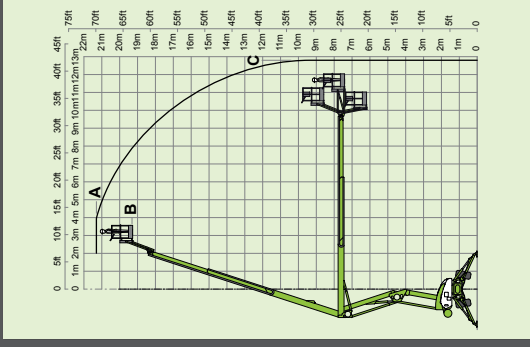

nifty SD210 4x4x4

21.3m
70ft
(A)

19.3m
63ft 6in
(B)

12.8m
42ft
(C)

3950kg
8700lbs

225kg
500lbs

150°

100°

1.8m x 0.85m
5ft 11in x 2ft 9in

2.25m
7ft 5in

2.05m
6ft 9in

4.2m
13ft 9in

6.15m
20ft 2in

7.5km/h
4.7mph

3.5m
11ft 6in

45%
24°