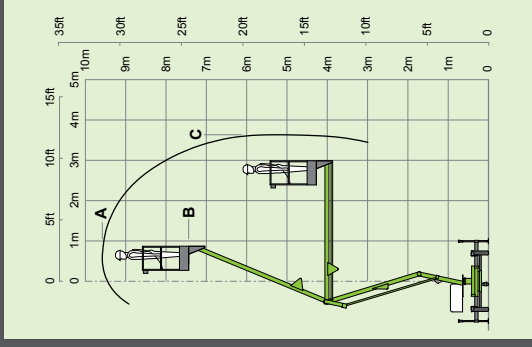

niftylift

niftylift.com

nifty 90

9.5m
31ft 6in
(A)

7.5m
24ft 6in
(B)

3.5m
11ft 6in
(C)

695kg
1530lbs

120kg
265lbs

1.8m
5ft 11in

0.9m
2ft 11in

1.4m
4ft 7in

0.6m x 0.6m
2ft x 2ft

2.1m
6ft 11in

4.25m
13ft 11in

0.9m
2ft 11in

1.4m
4ft 7in

1.5m
4ft 11in

1.1m x 0.65m
3ft 7in x 2ft 2in

2.7m
8ft 10in

5.75m
18ft 10in

nifty 120T

12.2m
40ft (A)

10.2m
33ft 6in (B)

6.1m
20ft (C)