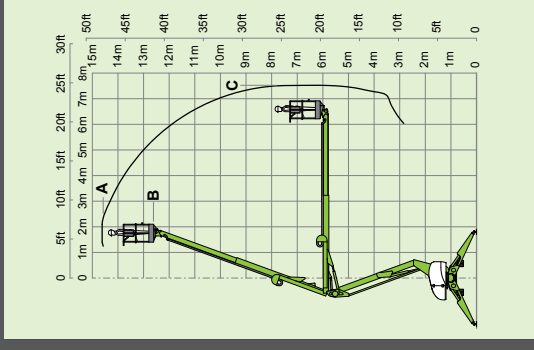

nifty TD150T

14.7m
48ft 6in
(A)

12.7m
42ft
(B)

7.55m
25ft
(C)

2025kg
4500lbs

225kg
500lbs

1.4m x 0.7m
4ft 7in x 2ft 4in

2m
6ft 7in

3.8m
12ft 6in

4.7m
15ft 5in

2.1km/h
1.3mph

45%
24°