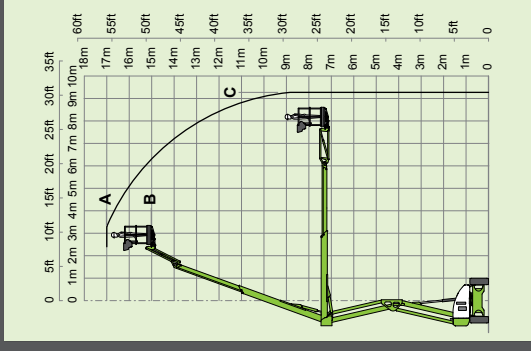

225kg
500lbs

150°

180°

1.8m x 0.85m
5ft 11in x 2ft 9in

2.1m
6ft 11in

2m
6ft 7in

4.8m
15ft 9in

6.35m
20ft 10in

6km/h
3.7mph

3.7m
12ft 2in

45%
24°

THE QUEEN'S AWARDS
FOR ENTERPRISE
INNOVATION
2019

nifty HR21 2x4

20.8m
68ft 6in
(A)

18.8m
62ft
(B)

12.8m
42ft
(C)