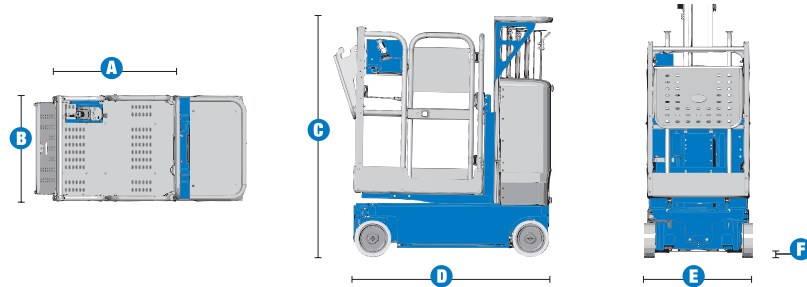

Specifications

MODELS	QS™-12		QS™-15		QS™-20	
MEASUREMENTS	US	Metric	US	Metric	US	Metric
Working height*	17 ft 5 in	5.48 m	20 ft 8 in	6.47 m	25 ft 11 in	8.07 m
Platform height	11 ft 5 in	3.48 m	14 ft 8 in	4.47 m	19 ft 11 in	6.07 m
A B Platform dimensions (length x width)						
With tray down	35 x 28.75 in	.89 x .73 m	35 x 28.75 in	.89 x .73 m	35 x 28.75 in	.89 x .73 m
With tray up	56 x 28.75 in	1.4 x .73 m	56 x 28.75 in	1.4 x .73 m	56 x 28.75 in	1.4 x .73 m
C Height - stowed	5 ft 2 in	1.57 m	5 ft 2 in	1.57 m	6 ft 6 in	1.98 m
D Length - stowed	4 ft 5 in	1.35 m	4 ft 5 in	1.35 m	4 ft 5 in	1.35 m
E Width	2 ft 5.5 in	.75 m	2 ft 5.5 in	.75 m	2 ft 7.5 in	.80 m
F Ground clearance - center	2.5 in	.06 m	2.5 in	.06 m	2.5 in	.06 m

PRODUCTIVITY						
Lift capacity	500 lbs	227 kg	500 lbs	227 kg	350 lbs	159 kg
Drive speed - stowed	2.5 mph	4.0 km/h	2.5 mph	4.0 km/h	2.5 mph	4.0 km/h
Drive speed - raised	0.5 mph	0.8 km/h	0.5 mph	0.8 km/h	0.5 mph	0.8 km/h
Gradeability**	30%		30%		30%	
Turning radius - inside	zero		zero		zero	
- outside	4 ft 7 in	1.42 m	4 ft 7 in	1.42 m	4 ft 7 in	1.42 m
Raise / lower speed	20 / 18 sec	20 / 18 sec	21 / 19 sec	21 / 19 sec	24 / 21 sec	24 / 21 sec
Controls	24V DC proportional		24V DC proportional		24V DC proportional	
Tires - solid non-marking	10 x 3 x 8 in	25 x 8 x 20 cm	10 x 3 x 8 in	25 x 8 x 20 cm	10 x 3 x 8 in	25 x 8 x 20 cm

POWER						
Power source	24V (four 6V 200 Ah maintenance-free batteries)					
Hydraulic system capacity	2.2 gal		8.33 L			

WEIGHT***						
Retail (R) configuration	1,609 lbs	730 kg	2,220 lbs	1,007 kg	2,479 lbs	1,124 kg
Warehouse (W) configuration	1,581 lbs	717 kg	2,192 lbs	994 kg	2,451 lbs	1,112 kg